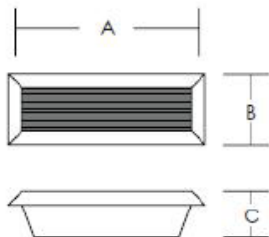

Internal, Recessed Plaster Luminaire

Description

Zee Light: This stylish little fixture was specially designed to illuminate interior corridor walkways, offering adequate amount of lighting to see where one is walking without harsh excessive lighting. Its shallow depth allows it to fit into tight wall or ceiling cavities. Having 4 torsion springs gives it the resilience to hold itself into plasterboard.
(Also available with Louvre)

Specification

Code	LS0700-000-8.0wLED-EL-10
Mounting	Recessed Wall or Ceiling
IP	20
Light Source	LED LLE
Input Voltage	240v 50Hz
Wattage	4.0w
Chip Lumens	670lm
Full Systems	8.0w
CCT	3000k or 4000k
CRI	80
Driver	350mA constant current
Power Factor	>0.9
Base	Extruded aluminium profile
Trim	Die Cast aluminium
Finish	Exterior grade polyester powdercoat
Diffuser	Reeded polycarbonate
Fixings	4 x torsion springs
Dimensions	240 (A) x 85 (B) x 75 (C)
Cut out	230mmx 65mm